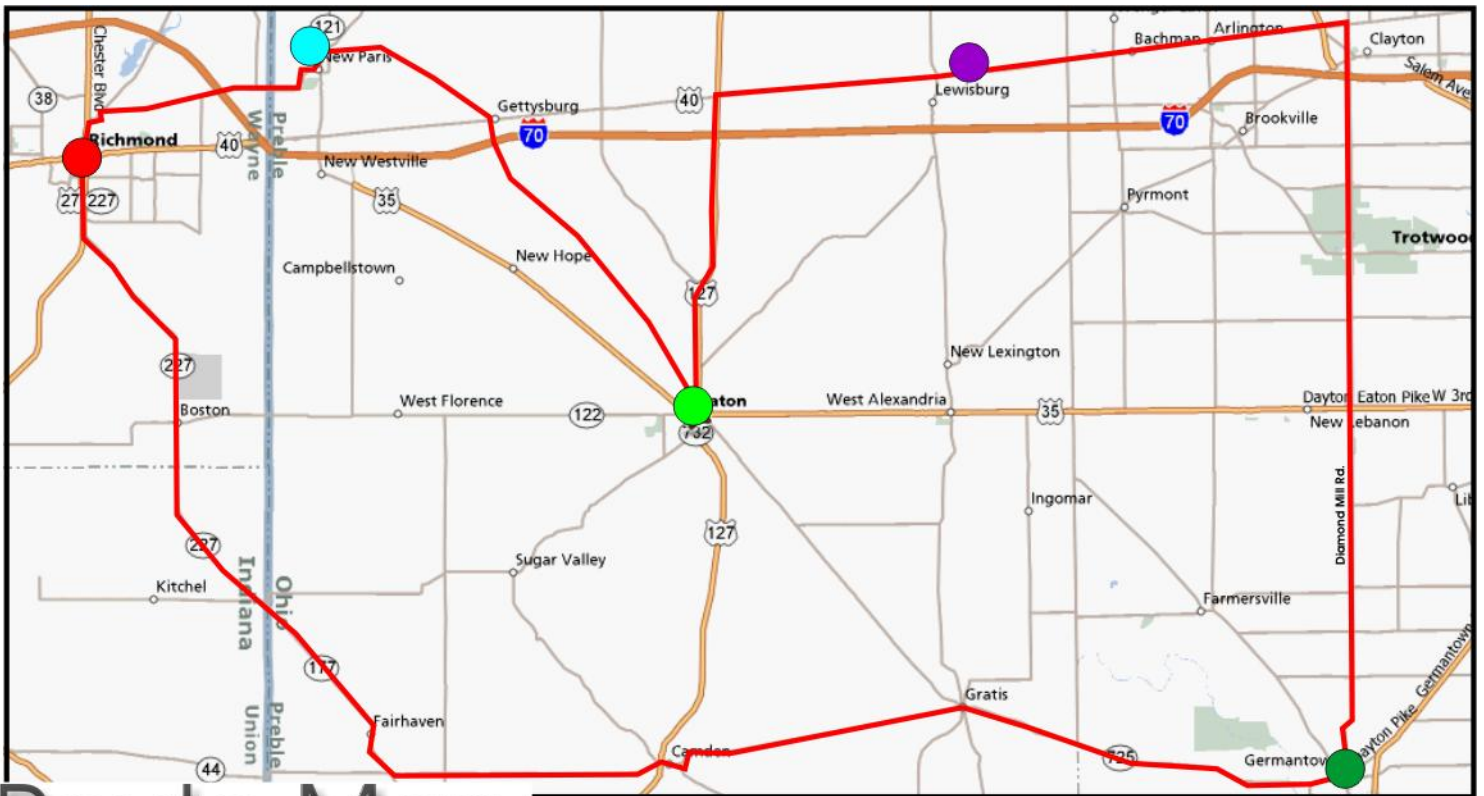

D.A.R.E.

RIDE FOR KIDS

Sunday, August 3, 2008

Help send kids to camp!

Marine Corps League

200 South 9th Street, Richmond, IN

Registration: 10:00 a.m. - 12:00 p.m.

Shotgun Ride 12:00 p.m.

Donation: \$10.00/Bike - \$5.00/Passenger

All Cyclists Welcome

**Door Prizes
Food & More!**

wwwmc.org
Your Local Ride
Information Source

Sponsored by:

Whitewater Valley Motorcycle Club

If you are planning to host a benefit ride, we can help!
Contact us at ww@wwwmc.org or call 220-BIKE.

Route Map

Broken Down?
Call 993-1052

- Marine Corp. League
- Laff's Bar - Germantown, OH
- Hill Crest Bar - Lewisburg, OH
- Killarney's - Eaton, OH
- American Legion - New Paris, OH
- Marine Corp. League