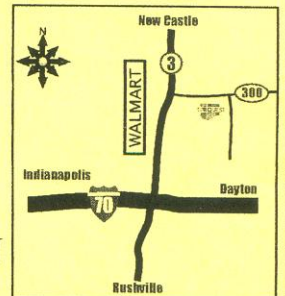

# 2nd Annual Memorial and Charity Ride

**SATURDAY JUNE 24TH, 2006**  
**\$10.00 ENTRY FEE PER RIDER**

All proceeds go to support several deserving Henry County Families.  
Any donations will be greatly appreciated!

## RUN LOCATIONS

Sign up at CARQUEST Products, Inc.

299 East County Road 300 South – New Castle, IN 47362

between 10:00 am to 11:45 am. Leave at 11:45 am. Last bike out at noon.

Chug-A-Lug — Cambridge City, IN      Flatlanders — Hagerstown, IN  
Dog House — Mt. Summit, IN      Scooters & Eagles — New Castle, IN

## THE PING BROTHERS

The Ping Brothers have opened for Waylon Jennings, Alan Jackson, Gary Morris and Chris Leadeaux and are one of Lexington, Kentucky's most popular local bands!

Frank and Doug Ping have entertained audiences across the United States and promise to provide a great evening of music.

**T-SHIRTS \$15.00**  
**LAPEL PINS \$3.00**

**ALL BIKERS AND VEHICLES WELCOME.**

For more information, Please Contact: CARQUEST Products, Inc. (765) 521-0503