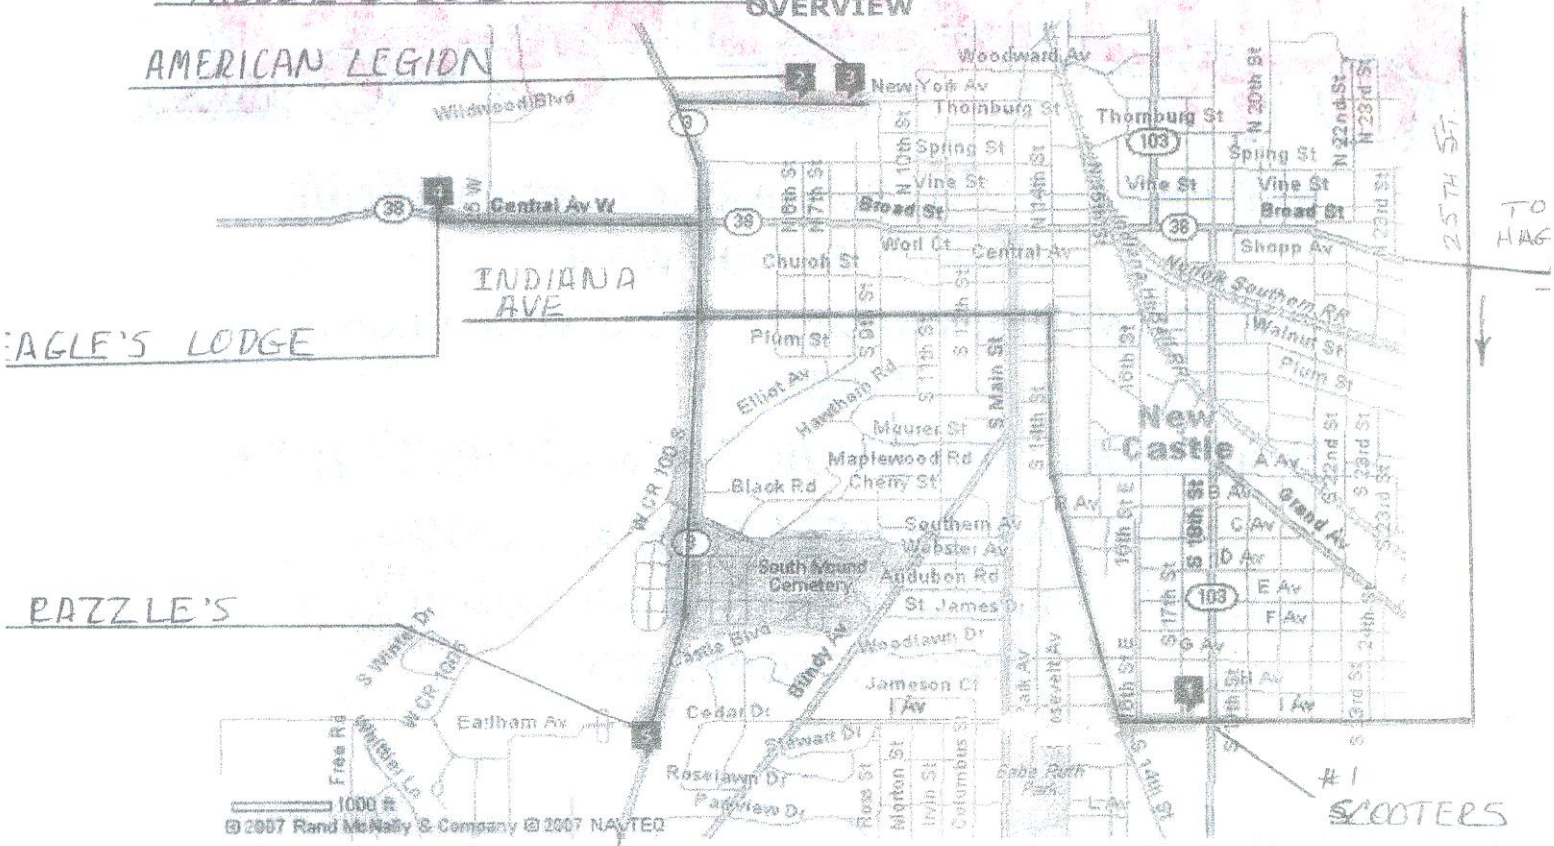

ALL CYCLIST ARE WELCOME

Starting at The Marine Corps League
200 South 9th Street
Richmond, Indiana 47374

Registration will begin at 10:00 am
Ride will begin at 12:00 pm
Donations \$10.00/ bike - \$5.00 Passenger

Food will be served after the ride

Come and help us make
Christmas Dreams come true

ROUTE SUMMARY

1. 1718 I Ave, New Castle, IN 47362-2623
2. 419 New York Ave, New Castle, IN 47362-4962
3. 605 New York Ave, New Castle, IN 47362-4919
4. 200-858 W State Road 38, New Castle, IN 47362
5. 1718 S Memorial Dr, New Castle, IN 47362-1214

STEPS: 20 **EST. DRIVE TIME:** 12 minutes **EST. DISTANCE:** 5 miles

MOOSE LODGE
AMERICAN LEGION

OVERVIEW

TO US 40

US 40 To MCL