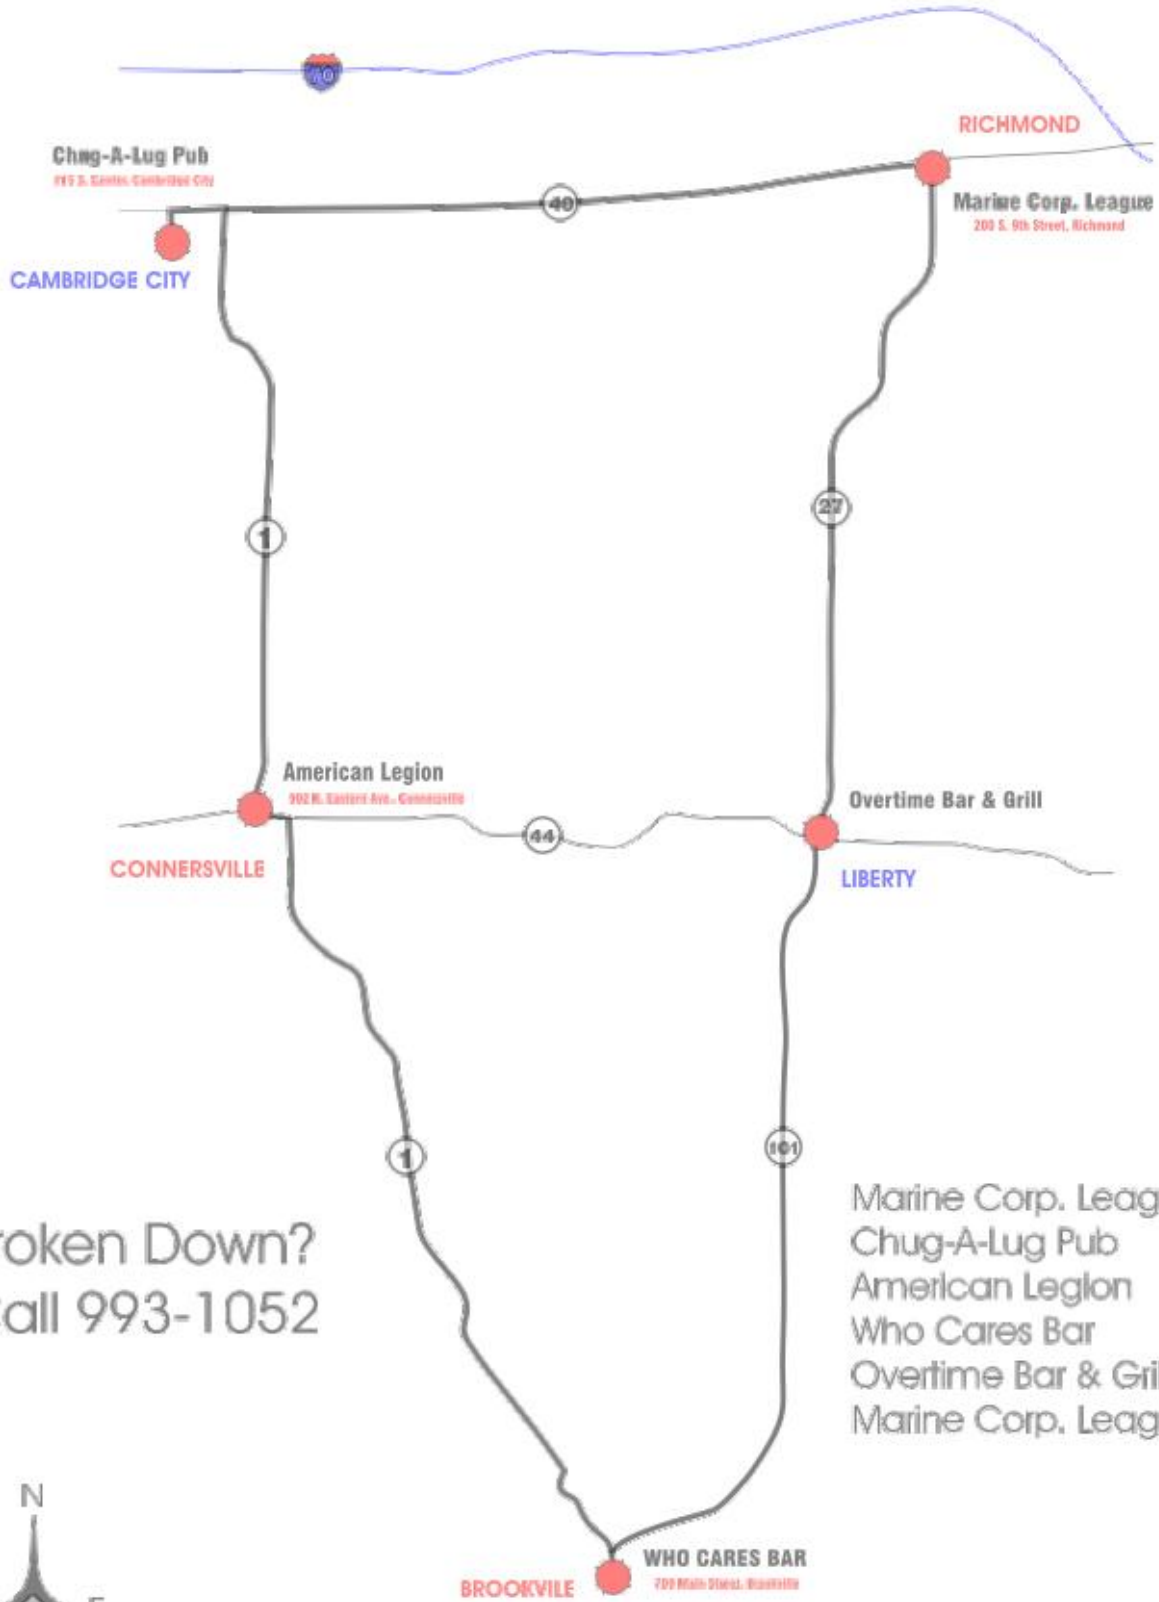

Jim was diagnosed with advanced testicular cancer in late December of last year and was said to be in stage 4 cancer. Jim was in bad shape, with cancer spreading to his abdomen area, lymph nodes, and then into his lungs. He had surgery in January and under went 4 sessions of chemo, the last one being late March. Jim still faces another surgery and the family is praying for a complete recovery. It's a very tough time for the Hatch family and they need help. Come ride with us in an effort to help Jim, Jenny and their kids.

at the

Marine Corps League

200 South 9th Street, Richmond, IN

Visit
wwmc.org

Your Local Poker Run
Information Source

Sponsored by:

Whitewater Valley Motorcycle Club

If you are planning to host a poker run, we can help!

Contact us at ww@wwmc.org or call 220-BIKE.

Route Map

Broken Down?
Call 993-1052

- Marine Corp. League
- Chug-A-Lug Pub
- American Legion
- Who Cares Bar
- Overtime Bar & Grill
- Marine Corp. League